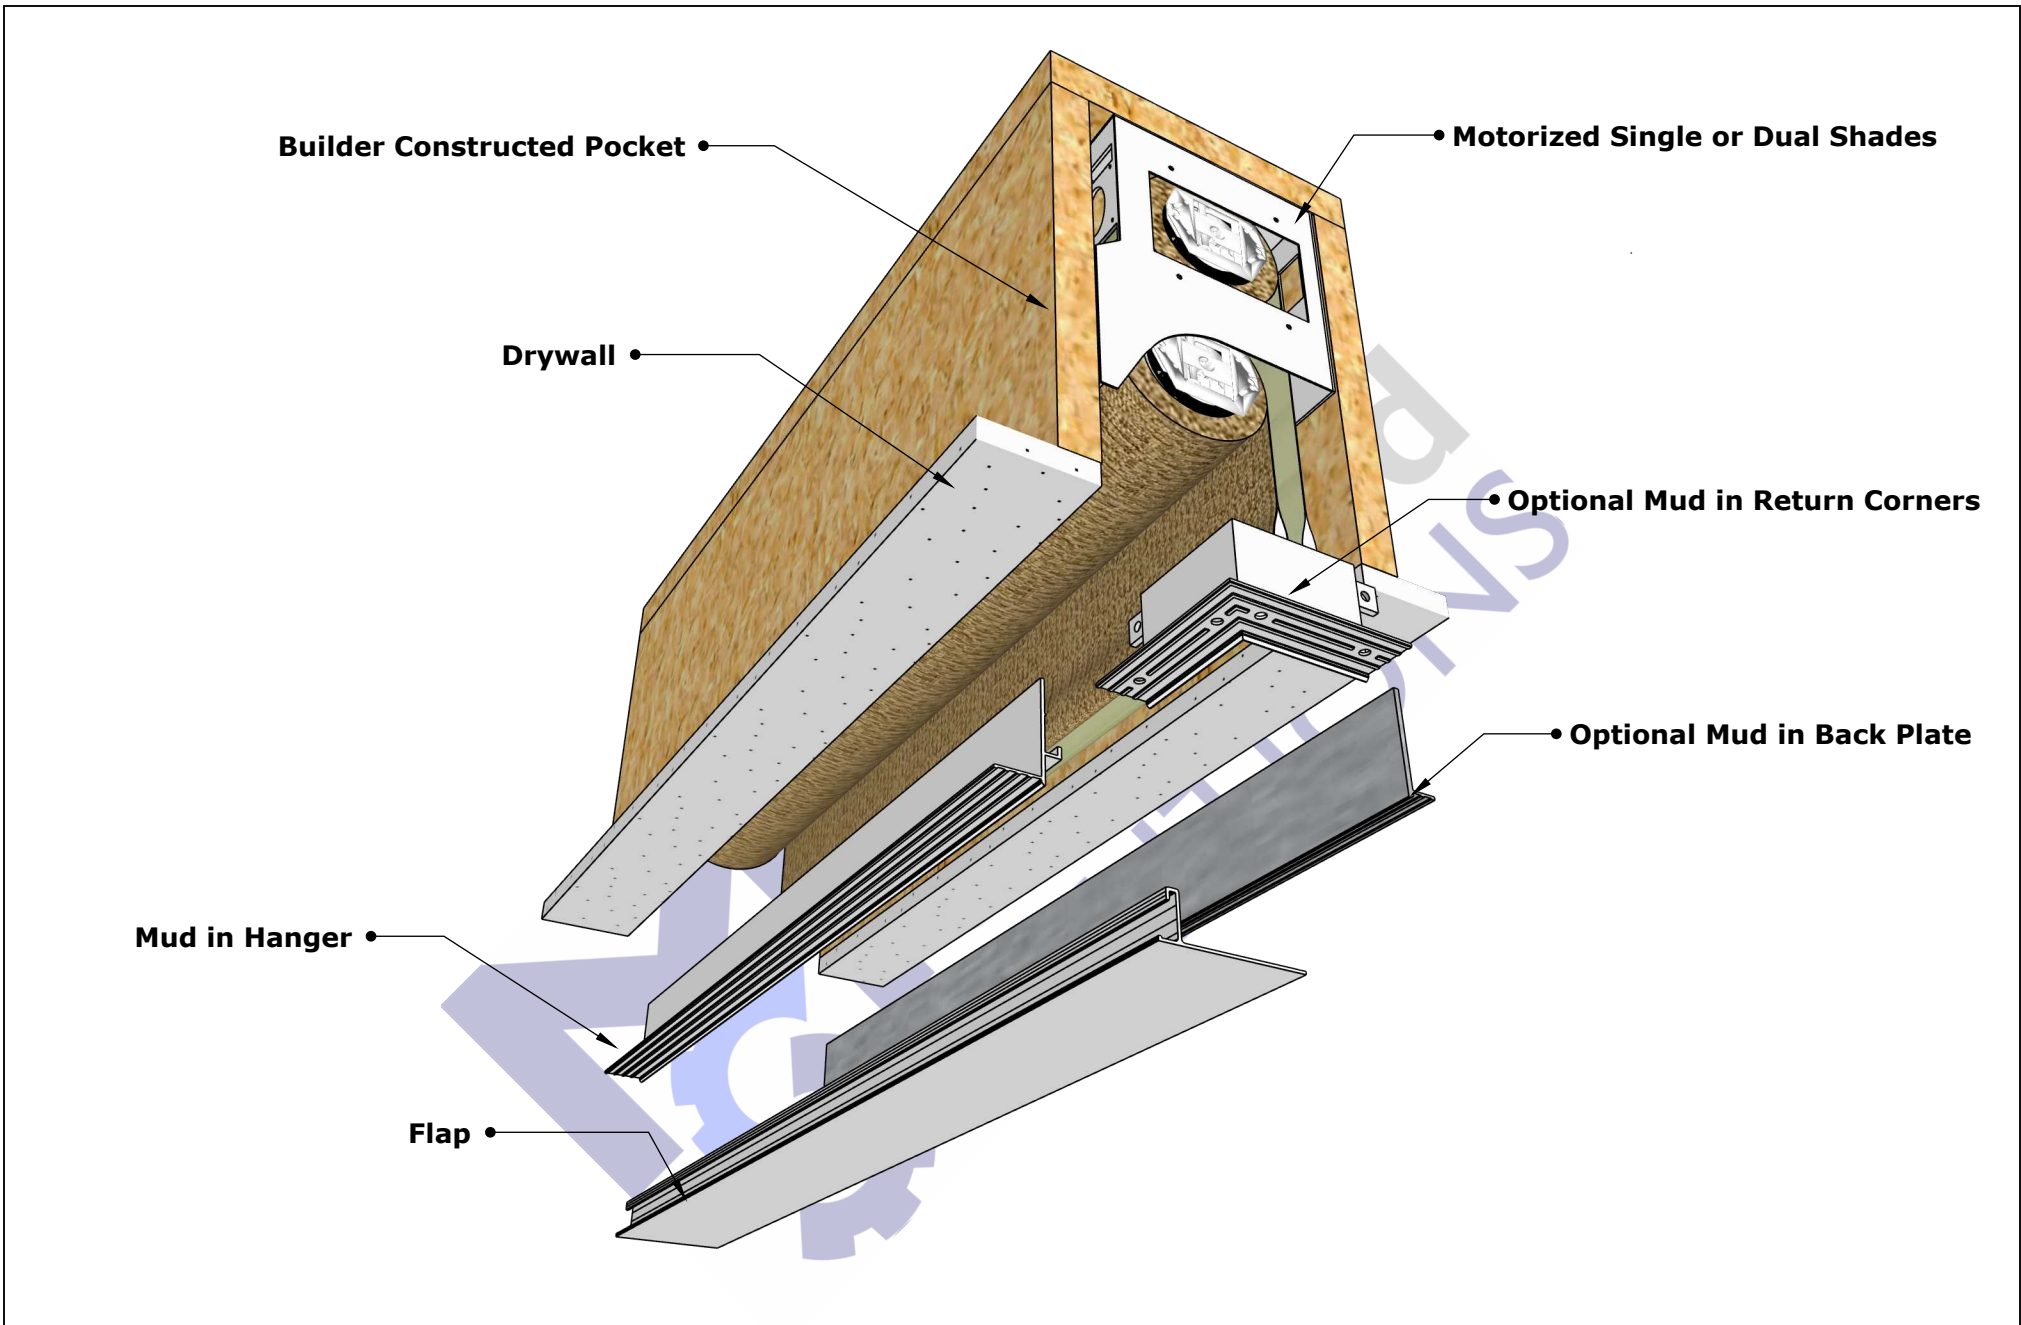

REVISIONS		
	MM/DD/YY	REMARKS
1	--/--/--	...
2	--/--/--	...
3	--/--/--	...
4	--/--/--	...
5	--/--/--	...