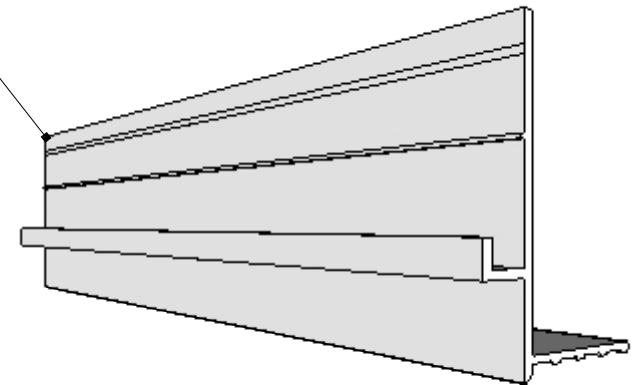

Optional return corners available in 3.5", 4", 4.75", 6", 7" and in custom sizes

Optional rear mud in flange

Extrusions in 8 foot and 16 foot lengths seamlessly butt together to create lengths as needed.