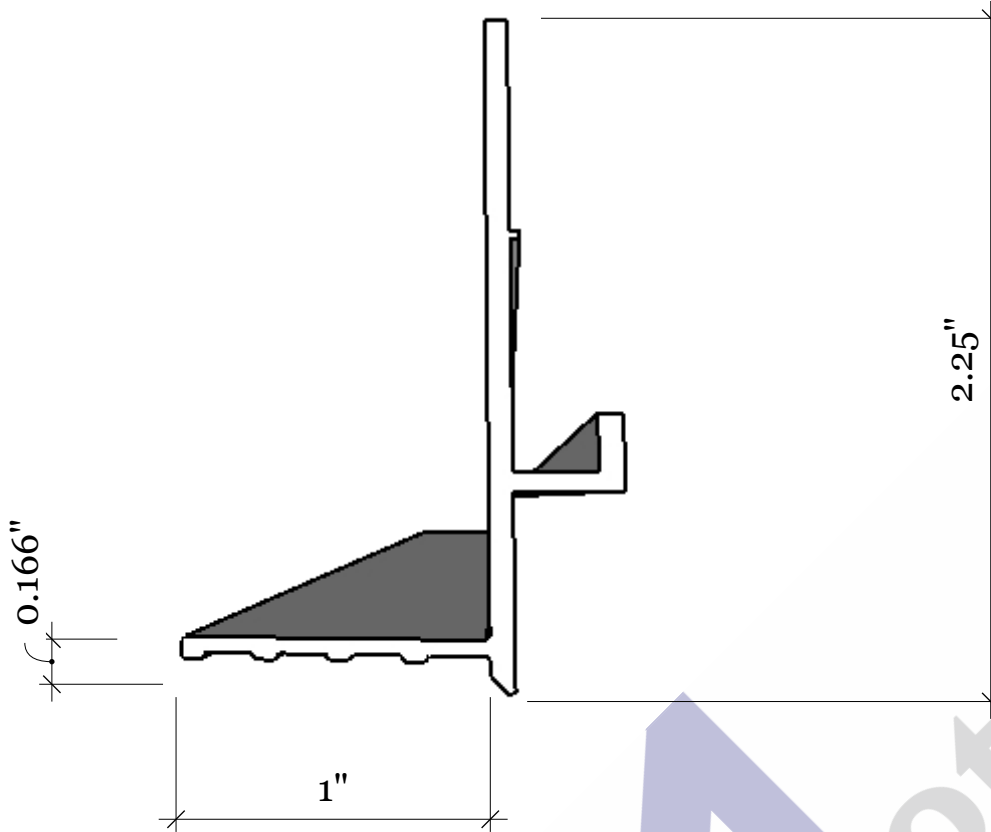

Optional return corners available in 3.5", 4", 4.75", 6", 7" and in custom sizes

Optional rear mud in flange

Extrusions in 8 foot and 16 foot lengths seamlessly butt together to create lengths as needed.