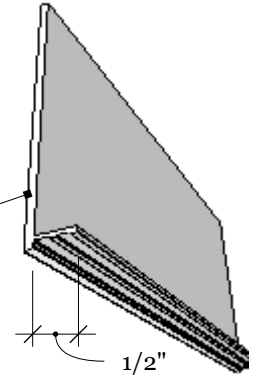

Optional return corners available in 3.5", 4", 4.75", 6", 7" and in custom sizes

Optional rear mud in flange

Extrusions in 8 foot and 16 foot lengths seamlessly butt together to create lengths as needed.