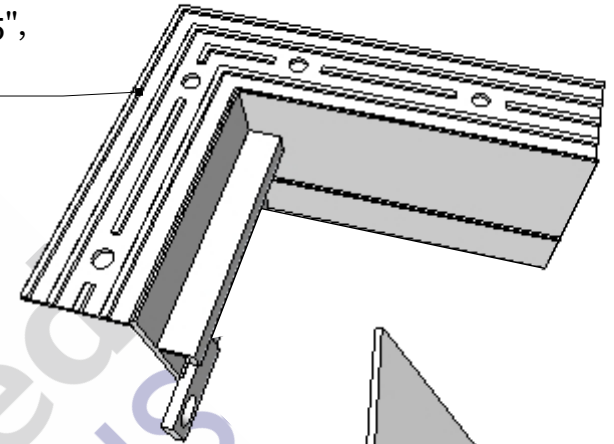

Optional return corners available in 3.5", 4", 4.75", 6", 7" and in custom sizes

Optional rear mud in flange

Extrusions in 8 foot and 16 foot lengths seamlessly butt together to create lengths as needed.