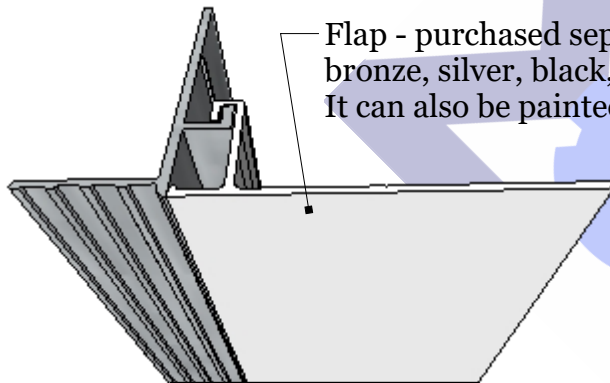

Flap - purchased separately in white, bronze, silver, black, and custom colors. It can also be painted to match the ceiling.